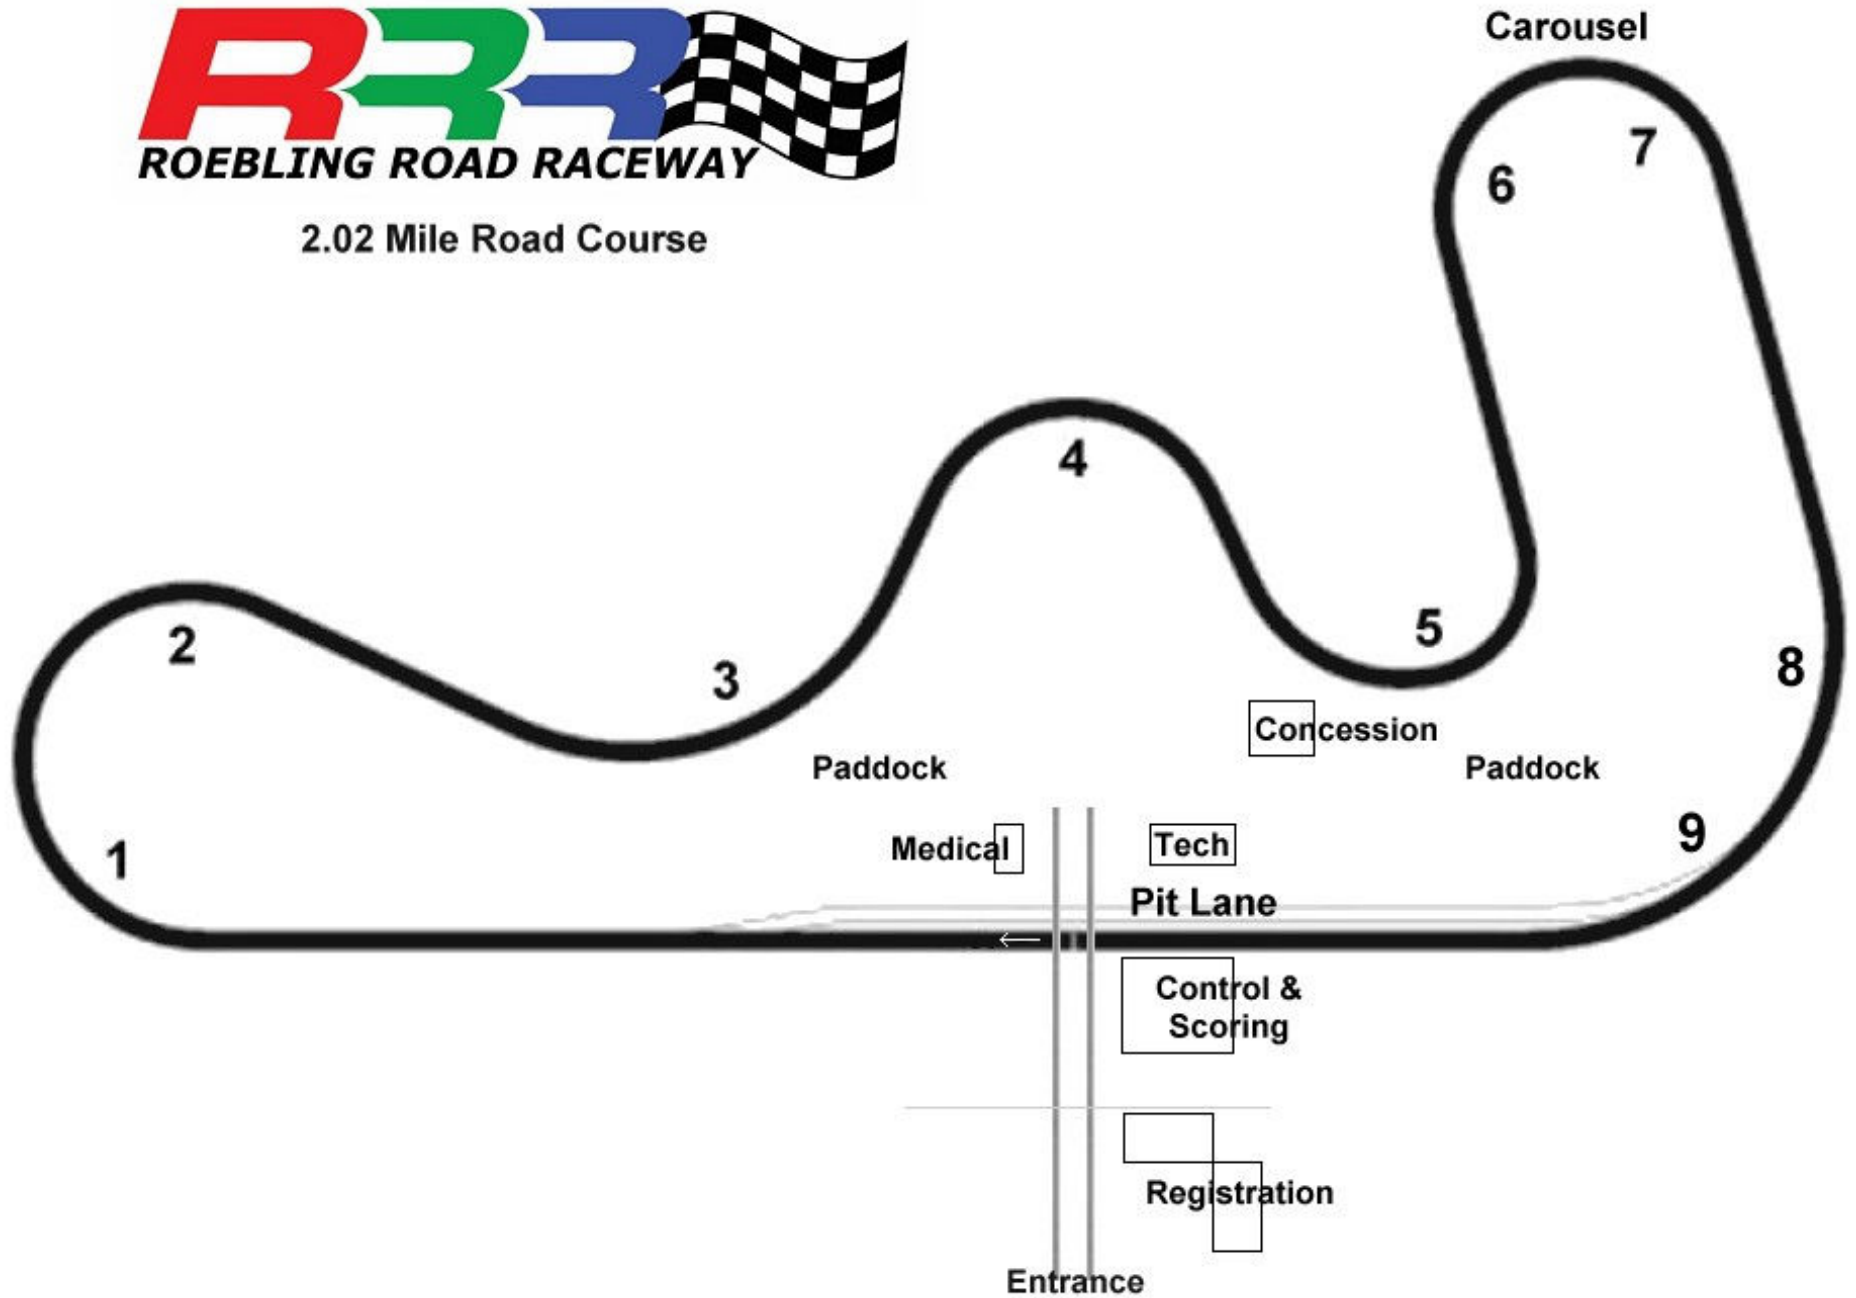

**ROEBLING ROAD RACEWAY**

2.02 Mile Road Course

Track Map compliments of American Sportbike Racing Association ([CCSRacing.us](http://CCSRacing.us) - [ASRARacing.com](http://ASRARacing.com))