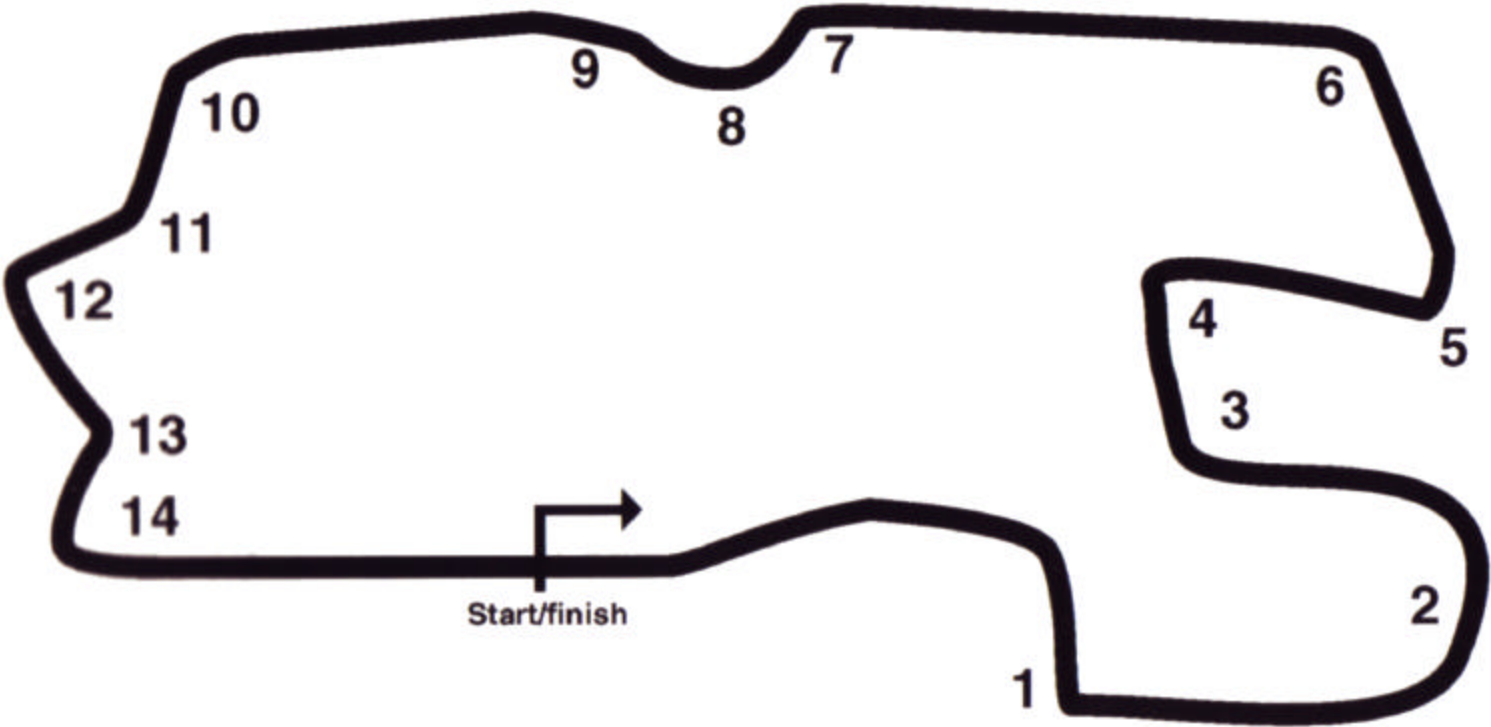

Heartland Park
2.5 miles

Track Map compliments of the Championship Cup Series – <http://www.ccsracing.us>