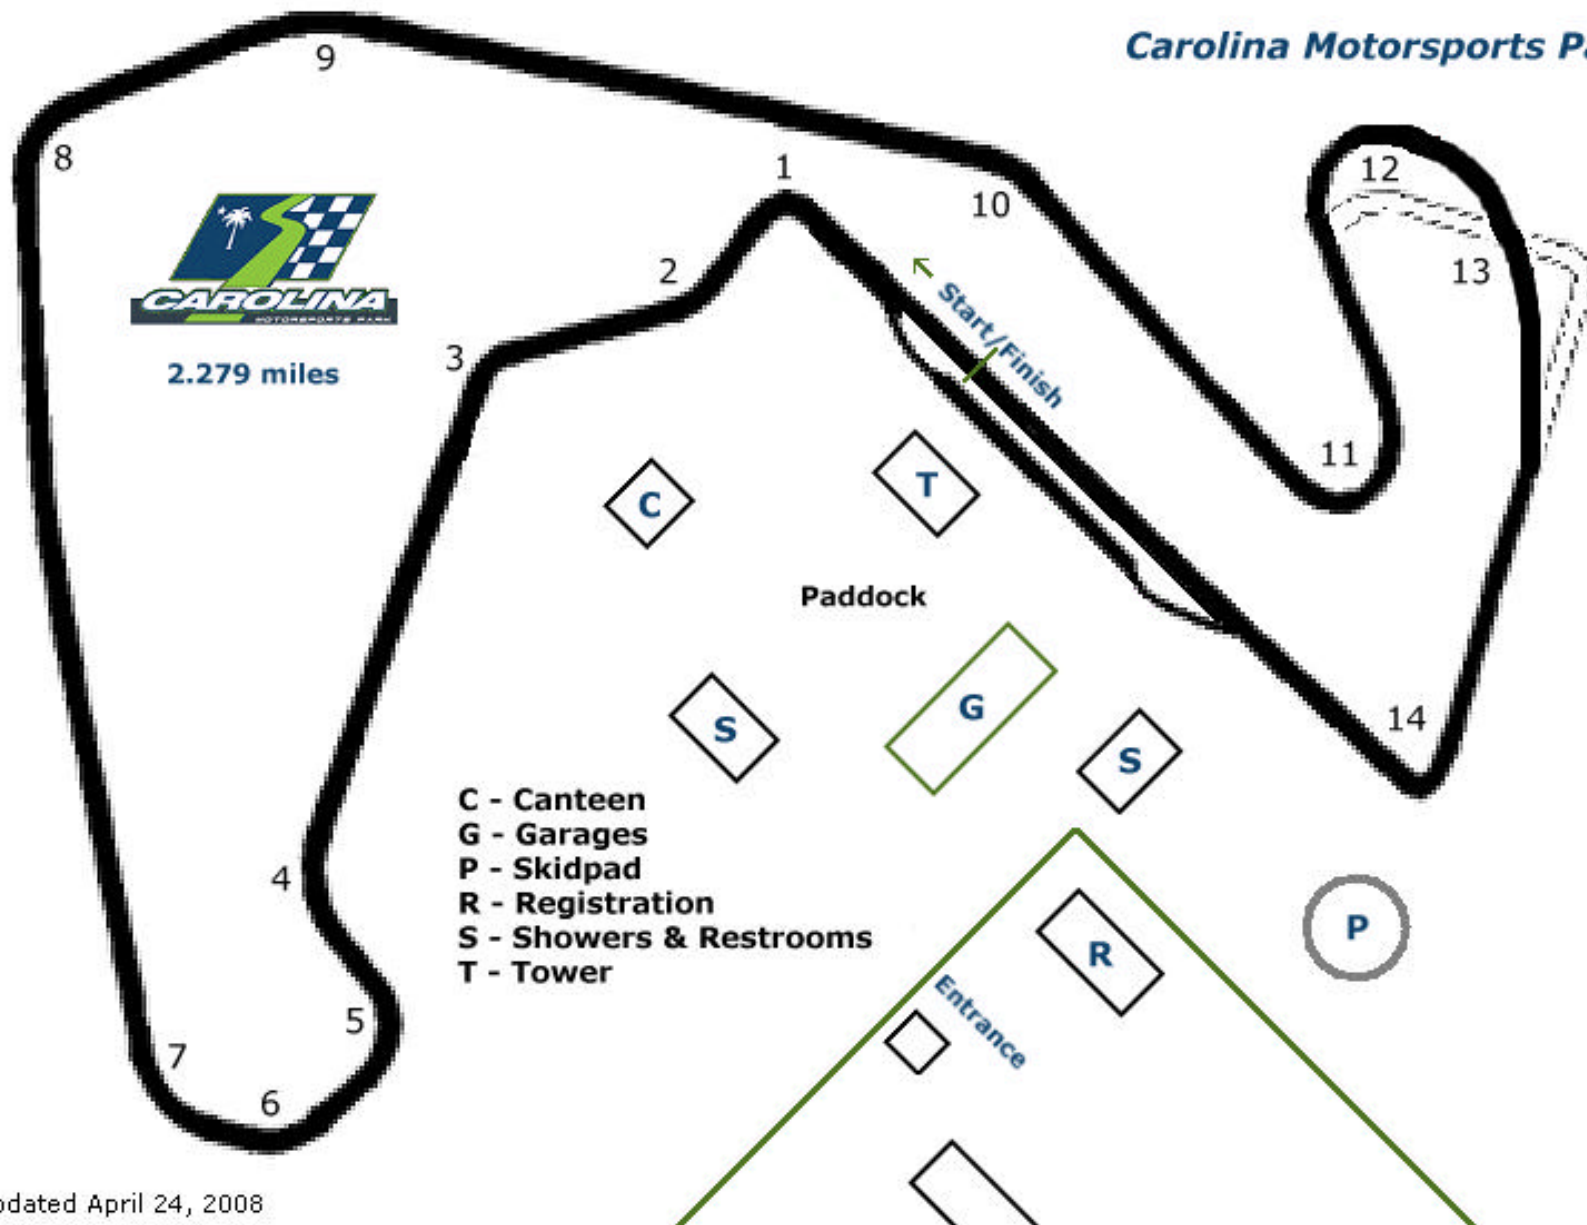

Carolina Motorsports Park

Updated April 24, 2008

Track Map Compliments of the Championship Cup Series – <http://www.ccsracing.us>